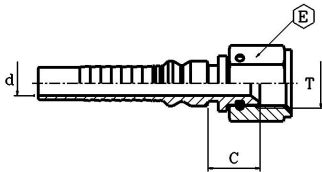

JIC MALE 37° FLARE

MASCHIO JIC SV.37°

KPMJ

part nr. codice	hose ID		size	thread T	d		E		cut-off C	
	[in]	[mm]			[in]	[mm]	[in]	[mm]	[in]	[mm]
0702551227	3/4"	19,0	12	1.1/16-12	0,55	14,0	1,06	27	1,42	36,0
0702551633	1"	25,4	16	1.5/16-12	0,79	20,0	1,34	34	1,58	40,0
0702552041	1.1/4"	31,8	20	1.5/8-12	1,02	26,0	1,65	42	1,73	44,0
0702552448	1.1/2"	38,1	24	1.7/8-12	1,26	32,0	1,97	50	1,93	49,0
0702553252	2"	50,8	32	2.1/2-12	1,65	42,0	2,56	65	2,40	61,0

JIC FEMALE 37° FLARE WITH THRUST
WIRE NUT

FEMMINA JIC SV. 37° CON DADO
SPINATO

KPFJ

part nr. codice	hose ID		size	thread T	d		E		cut-off C	
	[in]	[mm]			[in]	[mm]	[in]	[mm]	[in]	[mm]
0716451227	3/4"	19,0	12	1.1/16-12	0,55	14,0	1,26	32	0,75	19,0
0716451633	1"	25,4	16	1.5/16-12	0,79	20,0	1,62	41	0,91	23,0
0716452041	1.1/4"	31,8	20	1.5/8-12	1,02	26,0	1,97	50	1,02	26,0
0716452448	1.1/2"	38,1	24	1.7/8-12	1,26	32,0	2,17	55	1,14	29,0
0716453252	2"	50,8	32	2.1/2-12	1,65	42,0	2,76	70	1,18	30,0

**JIC FEMALE 37° FLARE WITH THRUST
WIRE NUT - 90° ELBOW**

**FEMMINA 90° JIC SV. 37° CON DADO
SPINATO**

KPFJ-90

part nr. codice	hose ID		size	thread T	d		E		cut-off C		drop H	
	[in]	[mm]			[in]	[mm]	[in]	[mm]	[in]	[mm]	[in]	[mm]
0727451227	3/4"	19,0	12	1.1/16-12	0,55	14,0	1,26	32	2,01	51,0	2,17	55,0
0727451633	1"	25,4	16	1.5/16-12	0,79	20,0	1,62	41	2,60	66,0	2,96	75,0
0727452041	1.1/4"	31,8	20	1.5/8-12	1,02	26,0	1,97	50	3,47	88,0	3,23	82,0
0727452448	1.1/2"	38,1	24	1.7/8-12	1,18	30,0	2,17	55	3,86	98,0	3,78	96,0
0727453252	2"	50,8	32	2.1/2-12	1,58	40,0	2,76	70	4,81	122,0	5,20	132,0

NPTF MALE 60° FLARE

MASCHIO NPTF SV.60°

KPMN

part nr. codice	hose ID		size	thread T	d		E		cut-off C	
	[in]	[mm]			[in]	[mm]	[in]	[mm]	[in]	[mm]
0702021227	3/4"	19,0	12	3/4-14	0,55	14,0	1,18	30	1,38	35,0
0702021633	1"	25,4	16	1-11.1/2	0,79	20,0	1,42	36	1,62	41,0
0702022042	1.1/4"	31,8	20	1.1/4-11.1/2	1,02	26,0	1,81	46	1,73	44,0
0702022448	1.1/2"	38,1	24	1.1/2-11.1/2	1,26	32,0	1,97	50	1,85	47,0
0702023251	2"	50,8	32	2-11.1/2	1,65	42,0	2,56	65	2,13	54,0