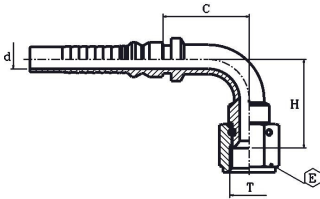

JIC MALE 37° FLARE

MASCHIO JIC SV.37°

KPMJ

part nr. codice	hose ID		size	thread T	d		E		cut-off C	
	[in]	[mm]			[in]	[mm]	[in]	[mm]	[in]	[mm]
0702551227	3/4"	19,0	12	1.1/16-12	0,55	14,0	1,06	27	1,42	36,0
0702551633	1"	25,4	16	1.5/16-12	0,79	20,0	1,34	34	1,58	40,0
0702552041	1.1/4"	31,8	20	1.5/8-12	1,02	26,0	1,65	42	1,73	44,0
0702552448	1.1/2"	38,1	24	1.7/8-12	1,26	32,0	1,97	50	1,93	49,0
0702553252	2"	50,8	32	2.1/2-12	1,65	42,0	2,56	65	2,40	61,0

JIC FEMALE 37° FLARE WITH THRUST
WIRE NUT

FEMMINA JIC SV. 37° CON DADO
SPINATO

KPFJ

part nr. codice	hose ID		size	thread T	d		E		cut-off C	
	[in]	[mm]			[in]	[mm]	[in]	[mm]	[in]	[mm]
0716451227	3/4"	19,0	12	1.1/16-12	0,55	14,0	1,26	32	0,75	19,0
0716451633	1"	25,4	16	1.5/16-12	0,79	20,0	1,62	41	0,91	23,0
0716452041	1.1/4"	31,8	20	1.5/8-12	1,02	26,0	1,97	50	1,02	26,0
0716452448	1.1/2"	38,1	24	1.7/8-12	1,26	32,0	2,17	55	1,14	29,0
0716453252	2"	50,8	32	2.1/2-12	1,65	42,0	2,76	70	1,18	30,0

**JIC FEMALE 37° FLARE WITH THRUST
WIRE NUT - 90° ELBOW**

**FEMMINA 90° JIC SV. 37° CON DADO
SPINATO**

KPFJ-90

part nr. codice	hose ID		size	thread T	d		E		cut-off C		drop H	
	[in]	[mm]			[in]	[mm]	[in]	[mm]	[in]	[mm]	[in]	[mm]
0727451227	3/4"	19,0	12	1.1/16-12	0,55	14,0	1,26	32	2,01	51,0	2,17	55,0
0727451633	1"	25,4	16	1.5/16-12	0,79	20,0	1,62	41	2,60	66,0	2,96	75,0
0727452041	1.1/4"	31,8	20	1.5/8-12	1,02	26,0	1,97	50	3,47	88,0	3,23	82,0
0727452448	1.1/2"	38,1	24	1.7/8-12	1,18	30,0	2,17	55	3,86	98,0	3,78	96,0
0727453252	2"	50,8	32	2.1/2-12	1,58	40,0	2,76	70	4,81	122,0	5,20	132,0

NPTF MALE 60° FLARE

MASCHIO NPTF SV.60°

KPMN

part nr. codice	hose ID		size	thread T	d		E		cut-off C	
	[in]	[mm]			[in]	[mm]	[in]	[mm]	[in]	[mm]
0702021227	3/4"	19,0	12	3/4-14	0,55	14,0	1,18	30	1,38	35,0
0702021633	1"	25,4	16	1-11.1/2	0,79	20,0	1,42	36	1,62	41,0
0702022042	1.1/4"	31,8	20	1.1/4-11.1/2	1,02	26,0	1,81	46	1,73	44,0
0702022448	1.1/2"	38,1	24	1.1/2-11.1/2	1,26	32,0	1,97	50	1,85	47,0
0702023251	2"	50,8	32	2-11.1/2	1,65	42,0	2,56	65	2,13	54,0