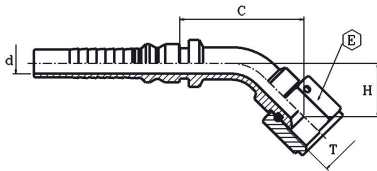

JIC FEMALE 37° FLARE WITH THRUST
WIRE NUT

FEMMINA JIC SV. 37° CON DADO
SPINATO

KPFJ

part nr. codice	hose ID		size	thread T	d		E		cut-off C	
	[in]	[mm]			[in]	[mm]	[in]	[mm]	[in]	[mm]
0716451227	3/4"	19,0	12	1.1/16-12	0,55	14,0	1,26	32	0,75	19,0
0716451633	1"	25,4	16	1.5/16-12	0,79	20,0	1,62	41	0,91	23,0
0716452041	1.1/4"	31,8	20	1.5/8-12	1,02	26,0	1,97	50	1,02	26,0
0716452448	1.1/2"	38,1	24	1.7/8-12	1,26	32,0	2,17	55	1,14	29,0
0716453252	2"	50,8	32	2.1/2-12	1,65	42,0	2,76	70	1,18	30,0

**JIC FEMALE 37° FLARE WITH THRUST
WIRE NUT - 90° ELBOW**

**FEMMINA 90° JIC SV. 37° CON DADO
SPINATO**

KPFJ-90

part nr. codice	hose ID		size	thread T	d		E		cut-off C		drop H	
	[in]	[mm]			[in]	[mm]	[in]	[mm]	[in]	[mm]	[in]	[mm]
0727451227	3/4"	19,0	12	1.1/16-12	0,55	14,0	1,26	32	2,01	51,0	2,17	55,0
0727451633	1"	25,4	16	1.5/16-12	0,79	20,0	1,62	41	2,60	66,0	2,96	75,0
0727452041	1.1/4"	31,8	20	1.5/8-12	1,02	26,0	1,97	50	3,47	88,0	3,23	82,0
0727452448	1.1/2"	38,1	24	1.7/8-12	1,18	30,0	2,17	55	3,86	98,0	3,78	96,0
0727453252	2"	50,8	32	2.1/2-12	1,58	40,0	2,76	70	4,81	122,0	5,20	132,0

**JIC FEMALE 37° FLARE WITH THRUST
WIRE NUT - 45° ELBOW**

**FEMMINA 45° JIC SV. 37° CON DADO
SPINATO**

KPFJ-45

part nr. codice	hose ID		size	thread T	d		E		cut-off C		drop H	
	[in]	[mm]			[in]	[mm]	[in]	[mm]	[in]	[mm]	[in]	[mm]
0728451227	3/4"	19,0	12	1.1/16-12	0,55	14,0	1,26	32	2,48	63,0	1,30	33,0
0728451633	1"	25,4	16	1.5/16-12	0,79	20,0	1,62	41	3,18	81,0	1,42	36,0
0728452041	1.1/4"	31,8	20	1.5/8-12	1,02	26,0	1,97	50	4,06	103,0	1,97	50,0
0728452448	1.1/2"	38,1	24	1.7/8-12	1,18	30,0	2,17	55	4,61	117,0	2,29	58,0
0728453252	2"	50,8	32	2.1/2-12	1,58	40,0	2,76	70	5,56	141,0	2,68	68,0