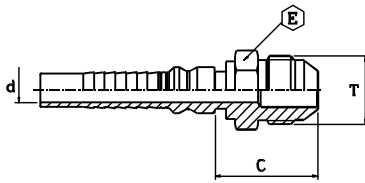

JIC MALE 37° FLARE

MASCHIO JIC SV.37°

KPMJ

part nr. codice	hose ID		size	thread T	d		E		cut-off C	
	[in]	[mm]			[in]	[mm]	[in]	[mm]	[in]	[mm]
0702551227	3/4"	19,0	12	1.1/16-12	0,55	14,0	1,06	27	1,42	36,0
0702551633	1"	25,4	16	1.5/16-12	0,79	20,0	1,34	34	1,58	40,0
0702552041	1.1/4"	31,8	20	1.5/8-12	1,02	26,0	1,65	42	1,73	44,0
0702552448	1.1/2"	38,1	24	1.7/8-12	1,26	32,0	1,97	50	1,93	49,0
0702553252	2"	50,8	32	2.1/2-12	1,65	42,0	2,56	65	2,40	61,0

JIC FEMALE 37° FLARE WITH THRUST
WIRE NUT

FEMMINA JIC SV. 37° CON DADO
SPINATO

KPFJ

part nr. codice	hose ID		size	thread T	d		E		cut-off C	
	[in]	[mm]			[in]	[mm]	[in]	[mm]	[in]	[mm]
0716451227	3/4"	19,0	12	1.1/16-12	0,55	14,0	1,26	32	0,75	19,0
0716451633	1"	25,4	16	1.5/16-12	0,79	20,0	1,62	41	0,91	23,0
0716452041	1.1/4"	31,8	20	1.5/8-12	1,02	26,0	1,97	50	1,02	26,0
0716452448	1.1/2"	38,1	24	1.7/8-12	1,26	32,0	2,17	55	1,14	29,0
0716453252	2"	50,8	32	2.1/2-12	1,65	42,0	2,76	70	1,18	30,0

**JIC FEMALE 37° FLARE WITH THRUST
WIRE NUT - 90° ELBOW**

**FEMMINA 90° JIC SV. 37° CON DADO
SPINATO**

KPFJ-90

part nr. codice	hose ID		size	thread T	d		E		cut-off C		drop H	
	[in]	[mm]			[in]	[mm]	[in]	[mm]	[in]	[mm]	[in]	[mm]
0727451227	3/4"	19,0	12	1.1/16-12	0,55	14,0	1,26	32	2,01	51,0	2,17	55,0
0727451633	1"	25,4	16	1.5/16-12	0,79	20,0	1,62	41	2,60	66,0	2,96	75,0
0727452041	1.1/4"	31,8	20	1.5/8-12	1,02	26,0	1,97	50	3,47	88,0	3,23	82,0
0727452448	1.1/2"	38,1	24	1.7/8-12	1,18	30,0	2,17	55	3,86	98,0	3,78	96,0
0727453252	2"	50,8	32	2.1/2-12	1,58	40,0	2,76	70	4,81	122,0	5,20	132,0