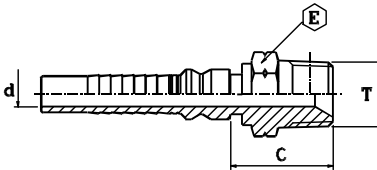

**JIC FEMALE 37° FLARE WITH THRUST
WIRE NUT - 90° ELBOW**

**FEMMINA 90° JIC SV. 37° CON DADO
SPINATO**

KPFJ-90

part nr. codice	hose ID		size	thread T	d		E		cut-off C		drop H	
	[in]	[mm]			[in]	[mm]	[in]	[mm]	[in]	[mm]	[in]	[mm]
0727451227	3/4"	19,0	12	1.1/16-12	0,55	14,0	1,26	32	2,01	51,0	2,17	55,0
0727451633	1"	25,4	16	1.5/16-12	0,79	20,0	1,62	41	2,60	66,0	2,96	75,0
0727452041	1.1/4"	31,8	20	1.5/8-12	1,02	26,0	1,97	50	3,47	88,0	3,23	82,0
0727452448	1.1/2"	38,1	24	1.7/8-12	1,18	30,0	2,17	55	3,86	98,0	3,78	96,0
0727453252	2"	50,8	32	2.1/2-12	1,58	40,0	2,76	70	4,81	122,0	5,20	132,0

**JIC FEMALE 37° FLARE WITH THRUST
WIRE NUT - 45° ELBOW**

**FEMMINA 45° JIC SV. 37° CON DADO
SPINATO**

KPFJ-45

part nr. codice	hose ID		size	thread T	d		E		cut-off C		drop H	
	[in]	[mm]			[in]	[mm]	[in]	[mm]	[in]	[mm]	[in]	[mm]
0728451227	3/4"	19,0	12	1.1/16-12	0,55	14,0	1,26	32	2,48	63,0	1,30	33,0
0728451633	1"	25,4	16	1.5/16-12	0,79	20,0	1,62	41	3,18	81,0	1,42	36,0
0728452041	1.1/4"	31,8	20	1.5/8-12	1,02	26,0	1,97	50	4,06	103,0	1,97	50,0
0728452448	1.1/2"	38,1	24	1.7/8-12	1,18	30,0	2,17	55	4,61	117,0	2,29	58,0
0728453252	2"	50,8	32	2.1/2-12	1,58	40,0	2,76	70	5,56	141,0	2,68	68,0

NPTF MALE 60° FLARE

MASCHIO NPTF SV.60°

KPMN

part nr. codice	hose ID		size	thread T	d		E		cut-off C	
	[in]	[mm]			[in]	[mm]	[in]	[mm]	[in]	[mm]
0702021227	3/4"	19,0	12	3/4-14	0,55	14,0	1,18	30	1,38	35,0
0702021633	1"	25,4	16	1-11.1/2	0,79	20,0	1,42	36	1,62	41,0
0702022042	1.1/4"	31,8	20	1.1/4-11.1/2	1,02	26,0	1,81	46	1,73	44,0
0702022448	1.1/2"	38,1	24	1.1/2-11.1/2	1,26	32,0	1,97	50	1,85	47,0
0702023251	2"	50,8	32	2-11.1/2	1,65	42,0	2,56	65	2,13	54,0